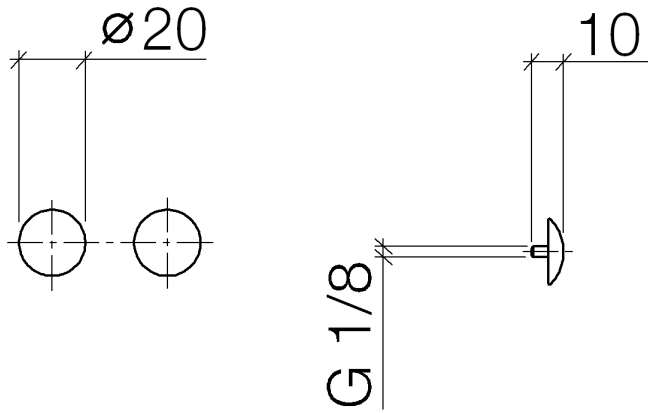

Decorative caps for Perfecto - Brushed Champagne (22kt Gold)

IMO

12 801 970

• 1 pair

Including retaining screws available under order no.
12 800 970-FF

Fits: IMO, LULU, MADISON, MEM, TARA,
CL.1, LISSÉ, VAIA, META, CYO

12 801 970

Decorative caps for Perfecto - Brushed Champagne (22kt Gold)

IMO

12 801 970

Parts for other finishes can be found here: [Chrome](#)

Spare parts list

No.	Item Number	Name	Quantity used	Delivery time
1	09 30 30 060-46	screw	2	30